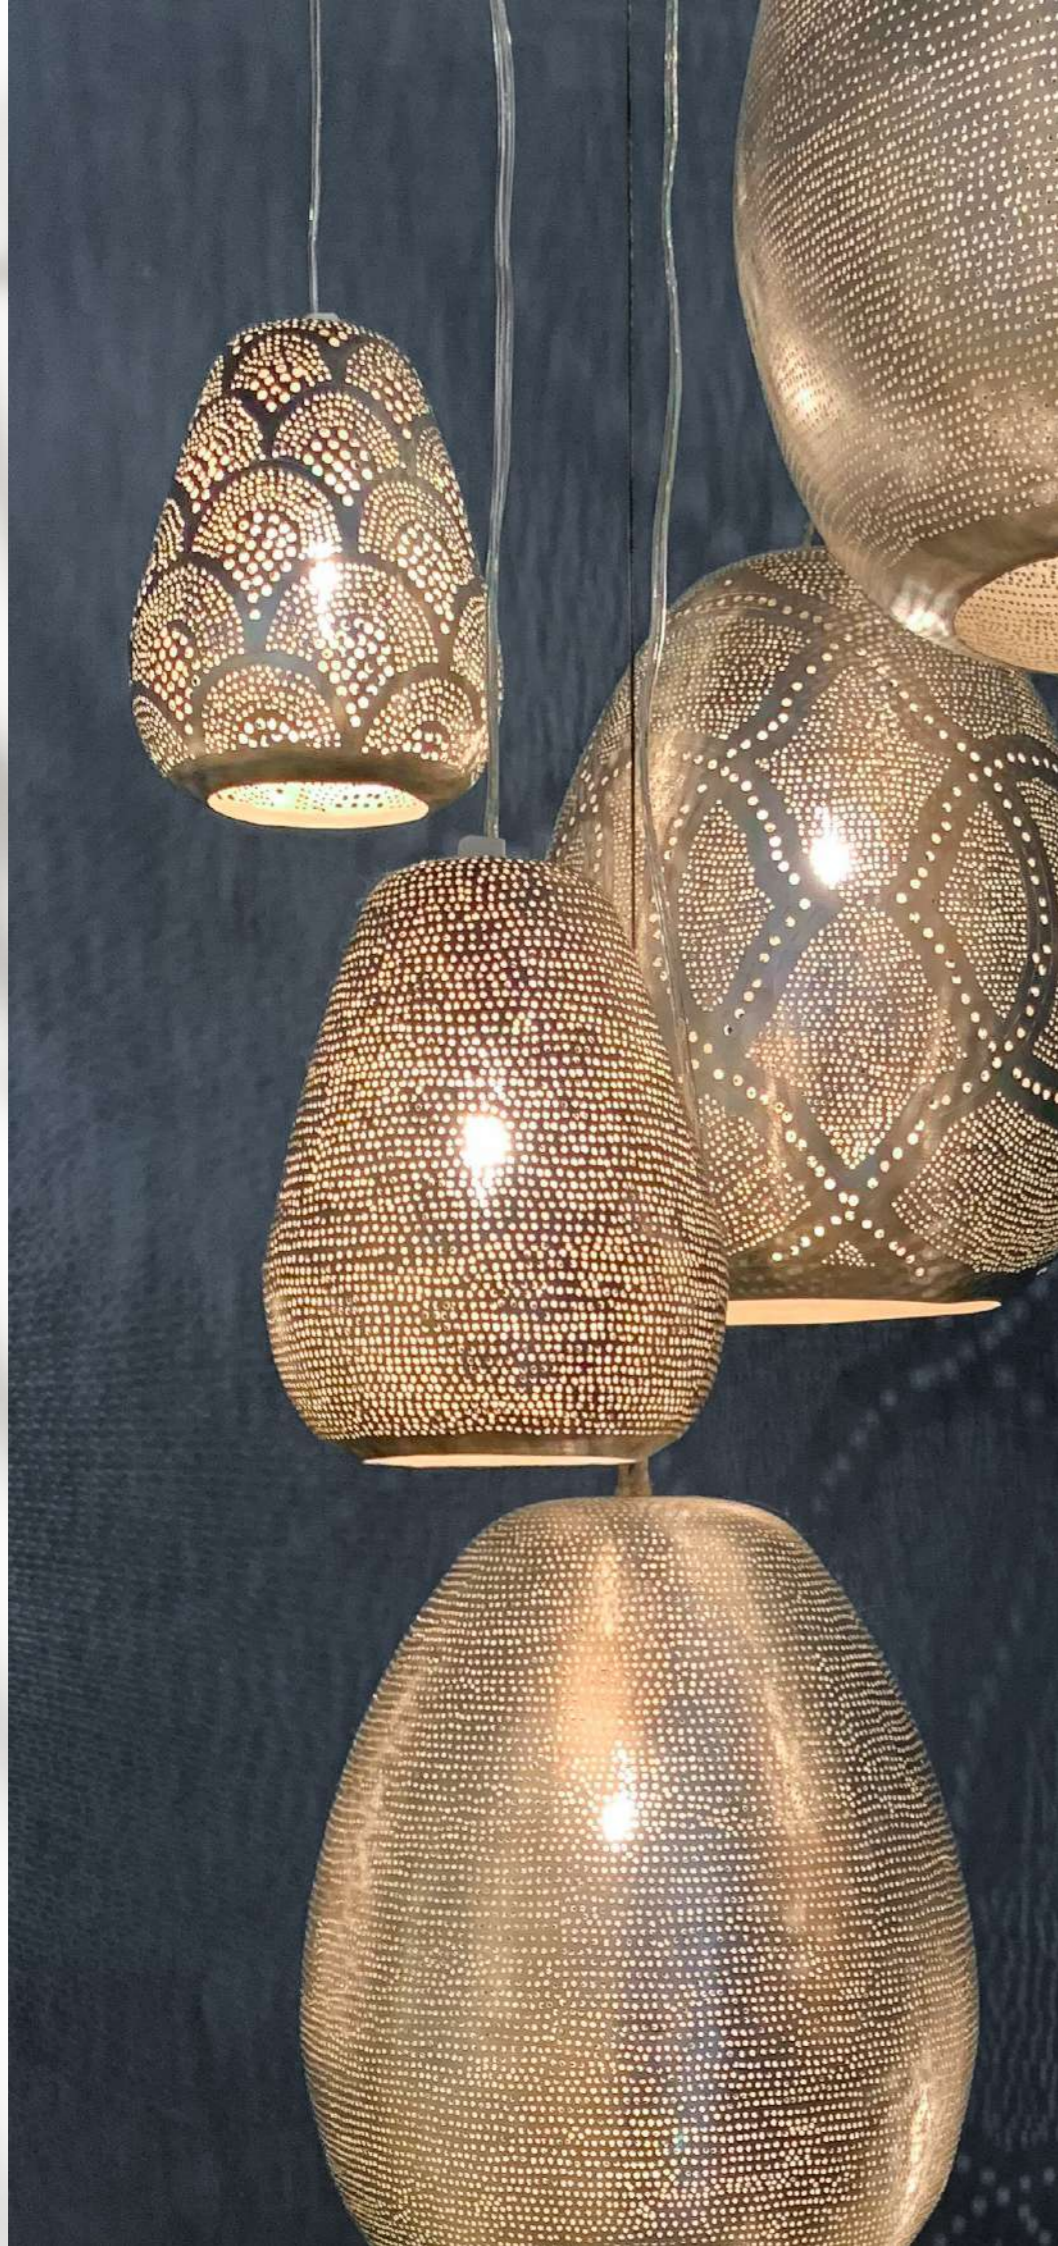

Tahrir Mini Filisky Silver