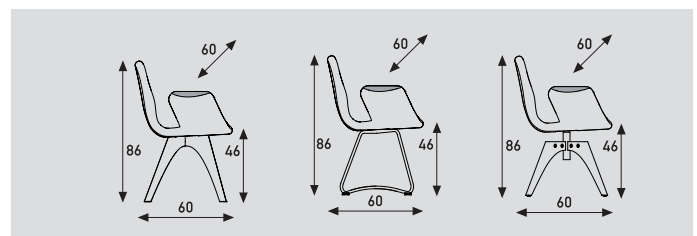

## Shell:

- Metal insert frame.
- Covered with moulded foam.

### Patch 01

models	4-legged without armrests	sledge without armrests	4-legged without armrests swiveling with return mechanism
<b>meterage</b>	105cm	105cm	105cm
<b>weight</b>	9,5kg	9,5kg	10,5kg
<b>packing</b>	0,37m <sup>3</sup>	0,37m <sup>3</sup>	0,37m <sup>3</sup>