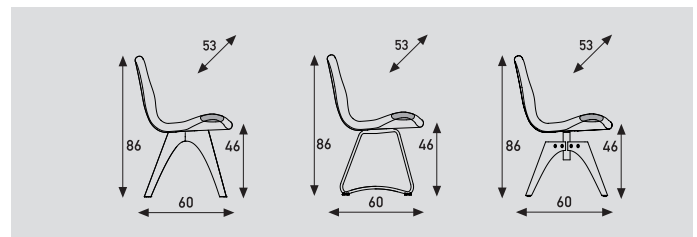

### Patch 01

models	4-legged without armrests	sledge without armrests	4-legged without armrests swiveling with return mechanism
<b>meterage</b>	105cm	105cm	105cm
<b>weight</b>	9,5kg	9,5kg	10,5kg
<b>packing</b>	0,37m <sup>3</sup>	0,37m <sup>3</sup>	0,37m <sup>3</sup>