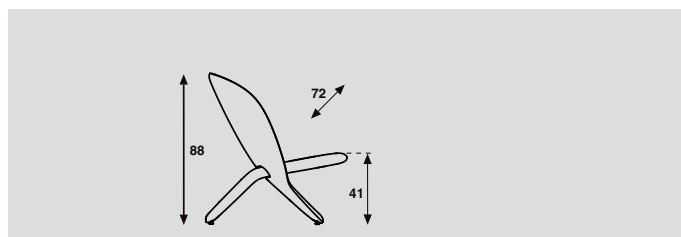

**Base:**

With felt gliders.

**Frame:**

Metal frame pasted over with moulded foam.

**Upholstery:**

Artifort Selecte  
or  
Kvadrat, Tonus  
or  
Febrik, Drop

**Niloo**

<b>models</b>	Niloo
<b>meterage</b>	345cm
<b>weight</b>	25kg
<b>packing</b>	