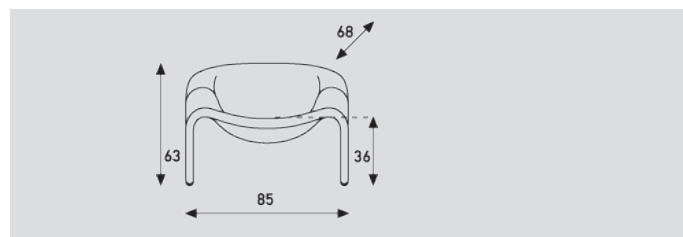

Upholstery:

- Upholstery category: ③ ④

Groovy

model	F 598
meterage	325cm
weight	19kg
packing	0,48m3