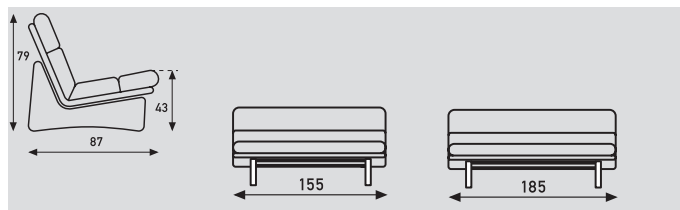

C 683 - C 684

Artifort®

Kho Liang le | 1968

Base:

- Two metal straps: clear flat.
- Finish: chrome or powder coat.

Seat & back:

- Multiplex body covered with polyester.
- Integrated cushion:
 - Seat and back covered with foam.
 - Both pasted over with dacron.

Upholstery:

- C683: with seam.
- C684: with buttons.
- Upholstery category **1 2 3 4 5**

C 683

models	C 683/7: 2.5 seater sofa	C 683/7: 3 seater sofa
width	155cm	185cm
meterage	700cm	835cm
weight	65kg	73g
packing	1,47m3	2,02m3

C 684

models	C 684/7: 2.5 seater sofa	C 684/7: 3 seater sofa
width	155cm	185cm
meterage	700cm	835cm
weight	65kg	73g
packing	1,47m3	2,02m3