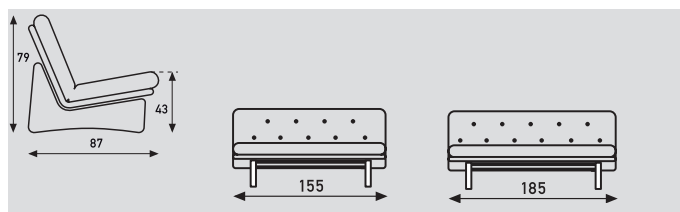

C 683 - C 684

Artifort®

Kho Liang le | 1968

Base:

- Two metal straps: clear flat.
- Finish: chrome or powder coat.

Seat & back:

- Multiplex body covered with polyester.
- Integrated cushion:
 - Seat and back covered with foam.
 - Both pasted over with dacron.

Upholstery:

- C683: with seam.
- C684: with buttons.
- Upholstery category **1 2 3 4 5**

C 683

models	C 683/7: 2.5 seater sofa	C 683/7: 3 seater sofa
width	155cm	185cm
meterage	700cm	835cm
weight	65kg	73g
packing	1,47m3	2,02m3

C 684

models	C 684/7: 2.5 seater sofa	C 684/7: 3 seater sofa
width	155cm	185cm
meterage	700cm	835cm
weight	65kg	73g
packing	1,47m3	2,02m3