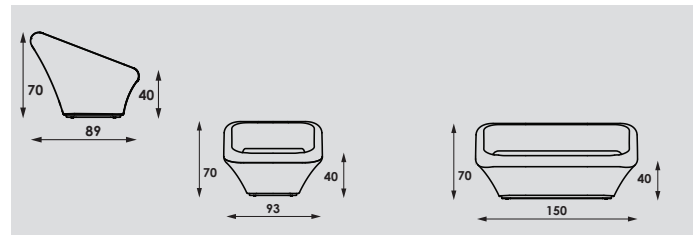

Pierre Paulin | 1962 / Reintroduction 2014

Base:

- Floor plate 18mm mdf black laquered.
- Standard with white plastic gliders.
- As option felt or metal gliders.

Frame:

- Steel insert frame covered with polyurethane foam and Dacron.

Upholstery:

- Upholstery category: ③ ④

Nest

models	F 564 fauteuil	F 565 2-seater
meterage	410cm	605cm
weight	18,5kg	30,5kg
packing		