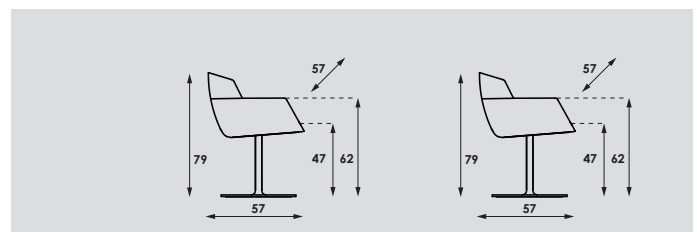

Seat- and back:

- Multiplex with metal insert frame.
- Covered with moulded foam.

Upholstery:

- Upholstery in two different colours of the same fabric possible. (upperside/underside or innerside/exterieur.
- Different stitching (zigzag-stitch); only in leather, stitching can be done in natural, black, grey or white
- Mood is not possible in Tolo leather.
- Upholstery category: **2 3 4 5**

Mood Active

| models | wire frame | 4-legged wood |
|-----------------|------------|---------------|
| meterage | 165cm | 165cm |
| weight | 11kg | 12kg |
| packing | | |

Mood Active

| models | disc, not swiveling | disc, swiveling with return mechanism |
|-----------------|---------------------|---------------------------------------|
| meterage | 165cm | 165cm |
| weight | 15kg | 15kg |
| packing | | |

Mood Active

| models | 4-legged, strip not swiveling | 5-legged height adjustable |
|-----------------|-------------------------------|----------------------------|
| meterage | 165cm | 165cm |
| weight | 14kg | |
| packing | | |