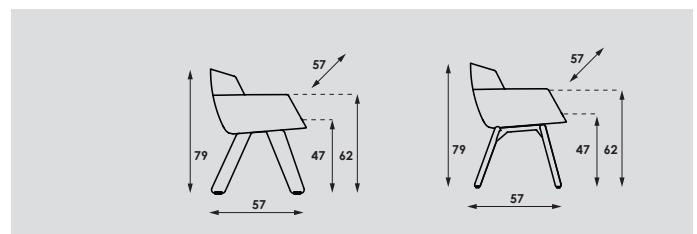

Seat- and back:

- Multiplex with metal insert frame.
- Covered with moulded foam.

Upholstery:

- Upholstery in two different colours of the same fabric possible. (upperside/underside or innerside/exterieur.
- Different stitching (zigzag-stitch); only in leather, stitching can be done in natural, black, grey or white
- Mood is not possible in Tolo leather.
- Upholstery category: **2 3 4 5**

Mood Active

| models | 4-legged, strip not swiveling | 5-legged height adjustable |
|-----------------|-------------------------------|----------------------------|
| meterage | 165cm | 165cm |
| weight | 14kg | |
| packing | | |