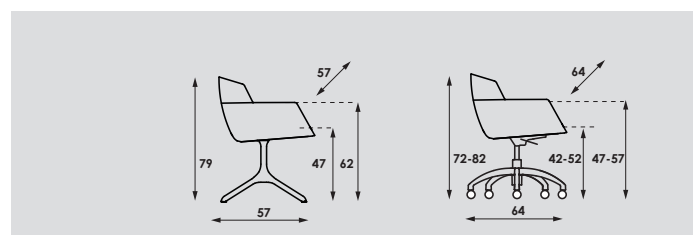

Seat- and back:

- Multiplex with metal insert frame.
- Covered with moulded foam.

Upholstery:

- Upholstery in two different colours of the same fabric possible. (upperside/underside or innerside/exterieur.
- Different stitching (zigzag-stitch); only in leather, stitching can be done in natural, black, grey or white
- Mood is not possible in Tolo leather.
- Upholstery category: **2 3 4 5**

Mood Active

| models | wire frame | 4-legged wood |
|-----------------|------------|---------------|
| meterage | 165cm | 165cm |
| weight | 11kg | 12kg |
| packing | | |

Mood Active

| models | disc, not swiveling | disc, swiveling with return mechanism |
|-----------------|---------------------|---------------------------------------|
| meterage | 165cm | 165cm |
| weight | 15kg | 15kg |
| packing | | |

Mood Active

| models | 4-legged, strip not swiveling | 5-legged height adjustable |
|-----------------|-------------------------------|----------------------------|
| meterage | 165cm | 165cm |
| weight | 14kg | |
| packing | | |